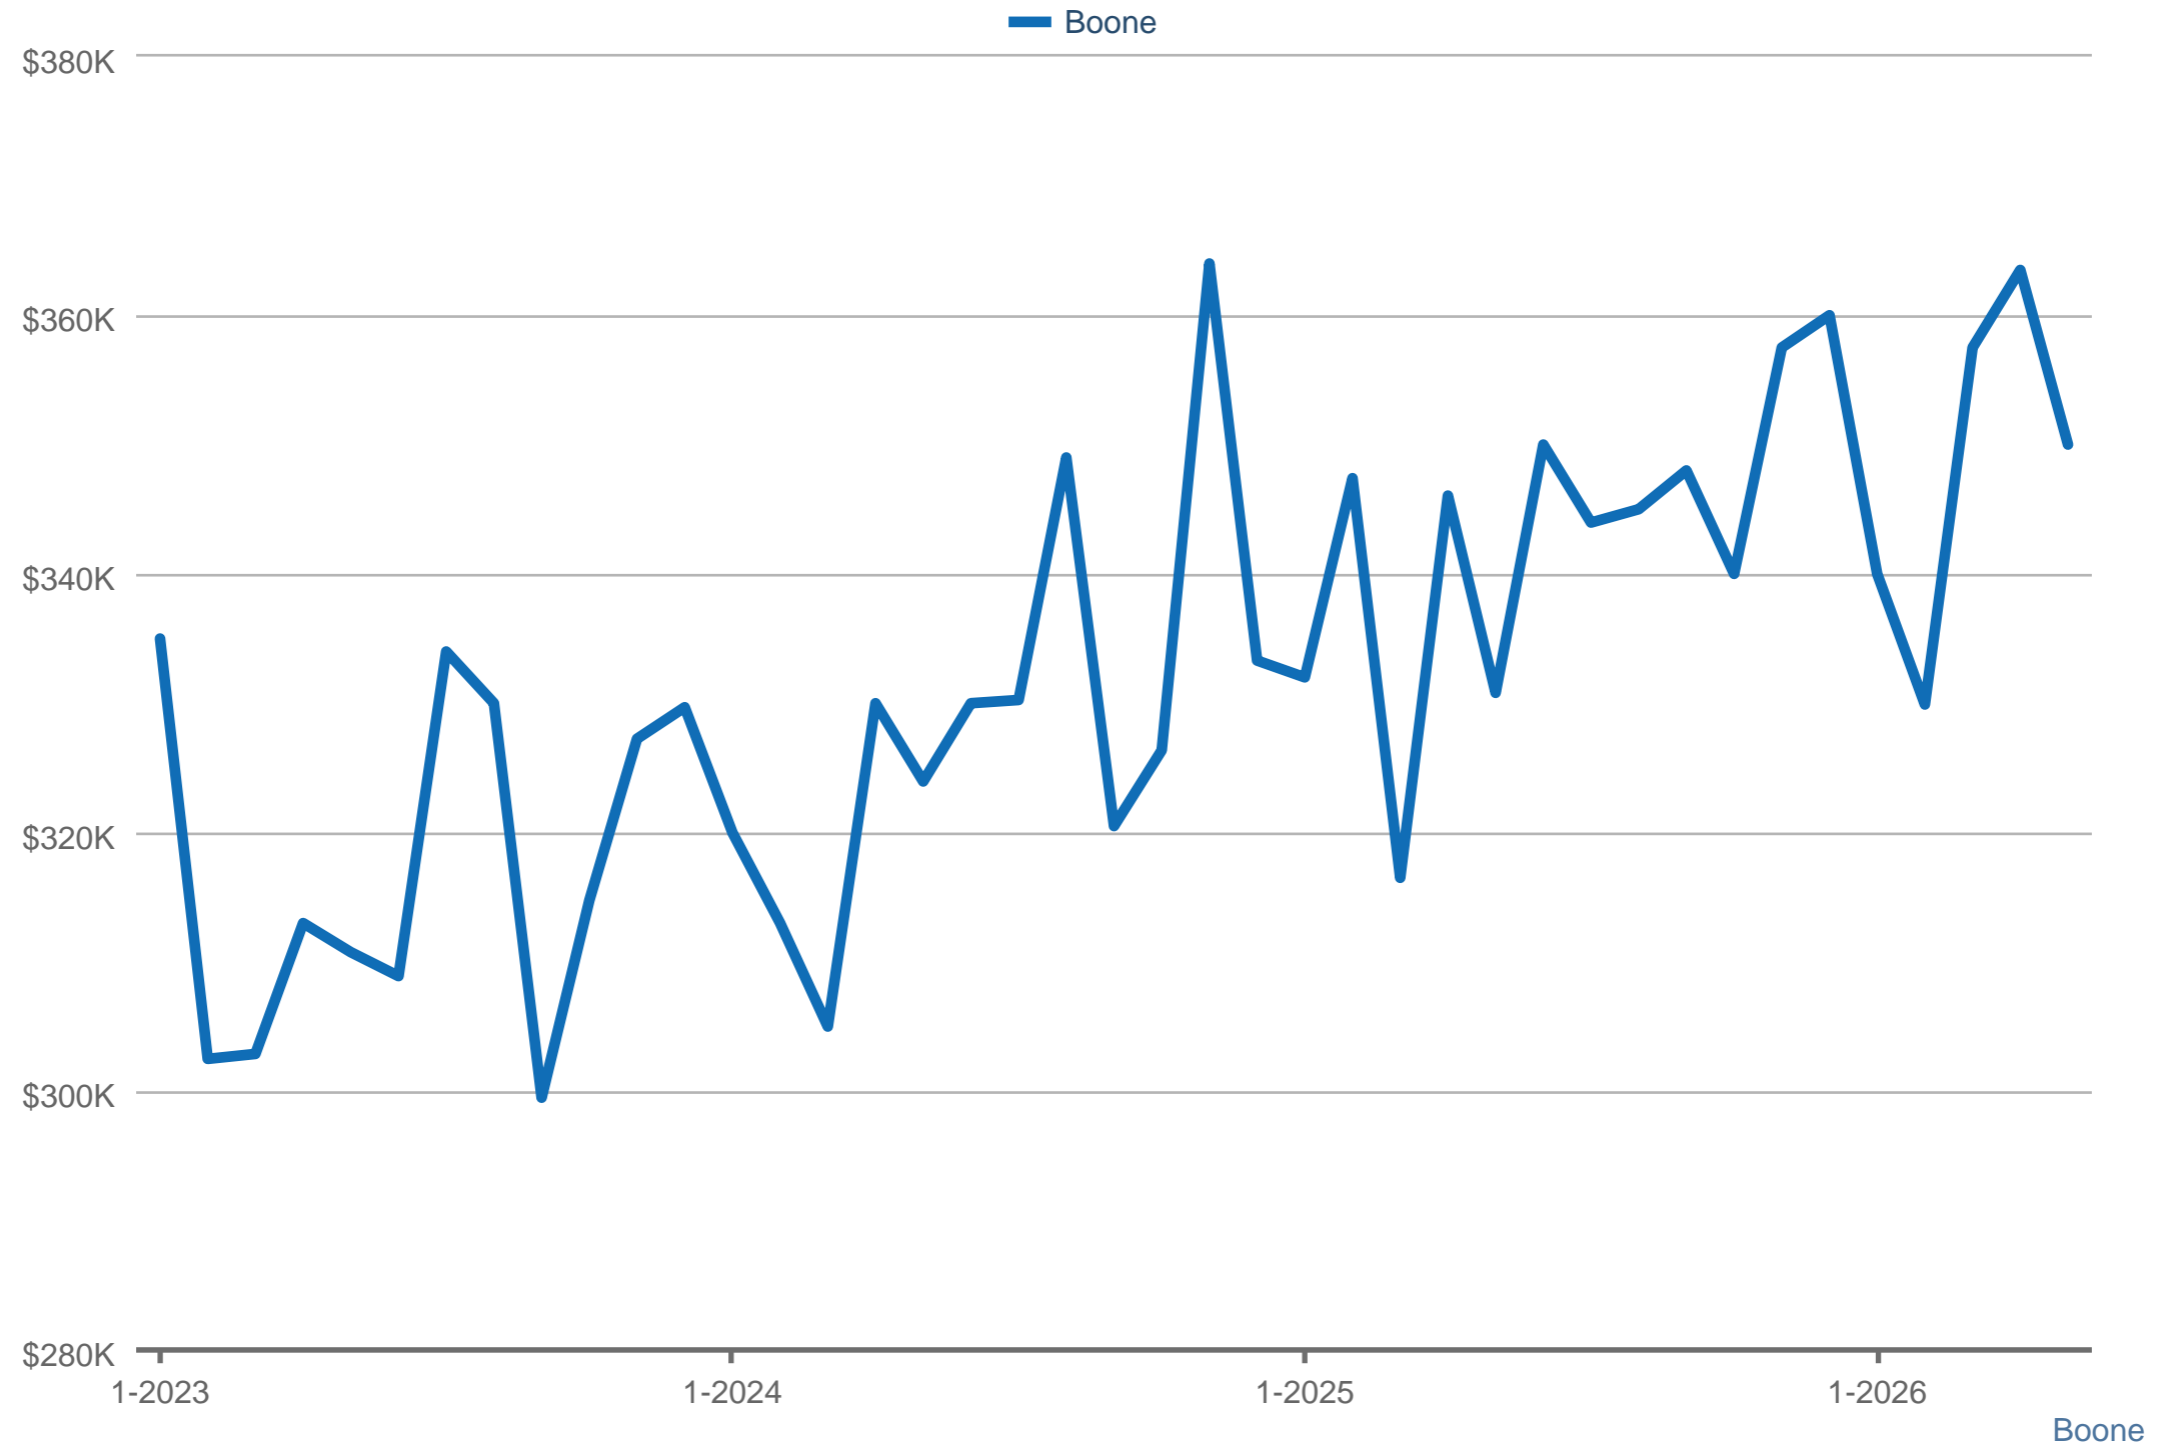

Median Sales Price

Each data point is one month of activity. Data is from June 4, 2026.

All data comes from the Northern Kentucky Multiple Listing Service, Inc. InfoSparks © 2026 ShowingTime Plus, LLC.